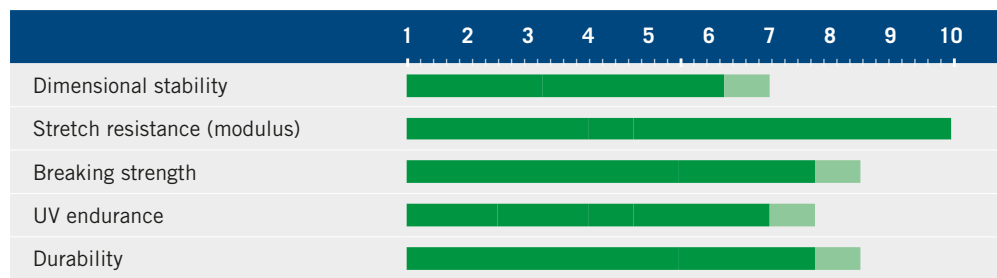

ZZ ULTRA PE CRUISING LAMINATES

COMPARATIVE FEATURES

WEIGHT RANGE ZZ ULTRA DYNEEMA CRUISING LAMINATES

STYLE	WEIGHT OZ.	FILM	TAFETTA 1	DPI ULTRA PE		TAFETTA 2
				WARP	+60°/-60° ZIGZAG	
ZZ Ultra 245	5.8	1.5 mil	Ultra PE	8000	1000	Poly
ZZ Ultra 345	8.2	1.5 mil	Ultra PE	15500	1000	Poly
ZZ Ultra 445	10.4	2.0 mil	Ultra PE	23000	1000	Poly
ZZ Ultra 495	11.5	2.0 mil	Ultra PE	31000	2000	Ultra PE
ZZ Ultra 575	13.5	2.0 mil	Ultra PE	38500	2000	Ultra PE
ZZ Ultra 645	15.3	2.0 mil	Ultra PE	46000	2000	Ultra PE

APPLICATIONS ZZ ULTRA DYNEEMA CRUISING LAMINATES

BOAT LENGTH FT.	MAINSAIL	NO. 3	NO. 2	NO. 1
35 - 39	ZZU245	ZZU345	ZZU245	ZZU245
40 - 45	ZZU 345	ZZU 345	ZZU 345	ZZU 245
46 - 50	ZZU 445	ZZU 445	ZZU 345	ZZU 345
51 - 55	ZZU 445	ZZU 445	ZZU 345	ZZU 345
56 - 60	ZZU 495	ZZU 495	ZZU 445	ZZU 345
61 - 70	ZZU 495	ZZU575	ZZU495	ZZU445
71 - 80	ZZU 575	ZZU 575	ZZU 495	ZZU 445
81 - 90	ZZU 645	ZZU 645	ZZU575	ZZU495
91 - 100	ZZU645	ZZU 645	ZZU575	ZZU575

Go the extra mile!